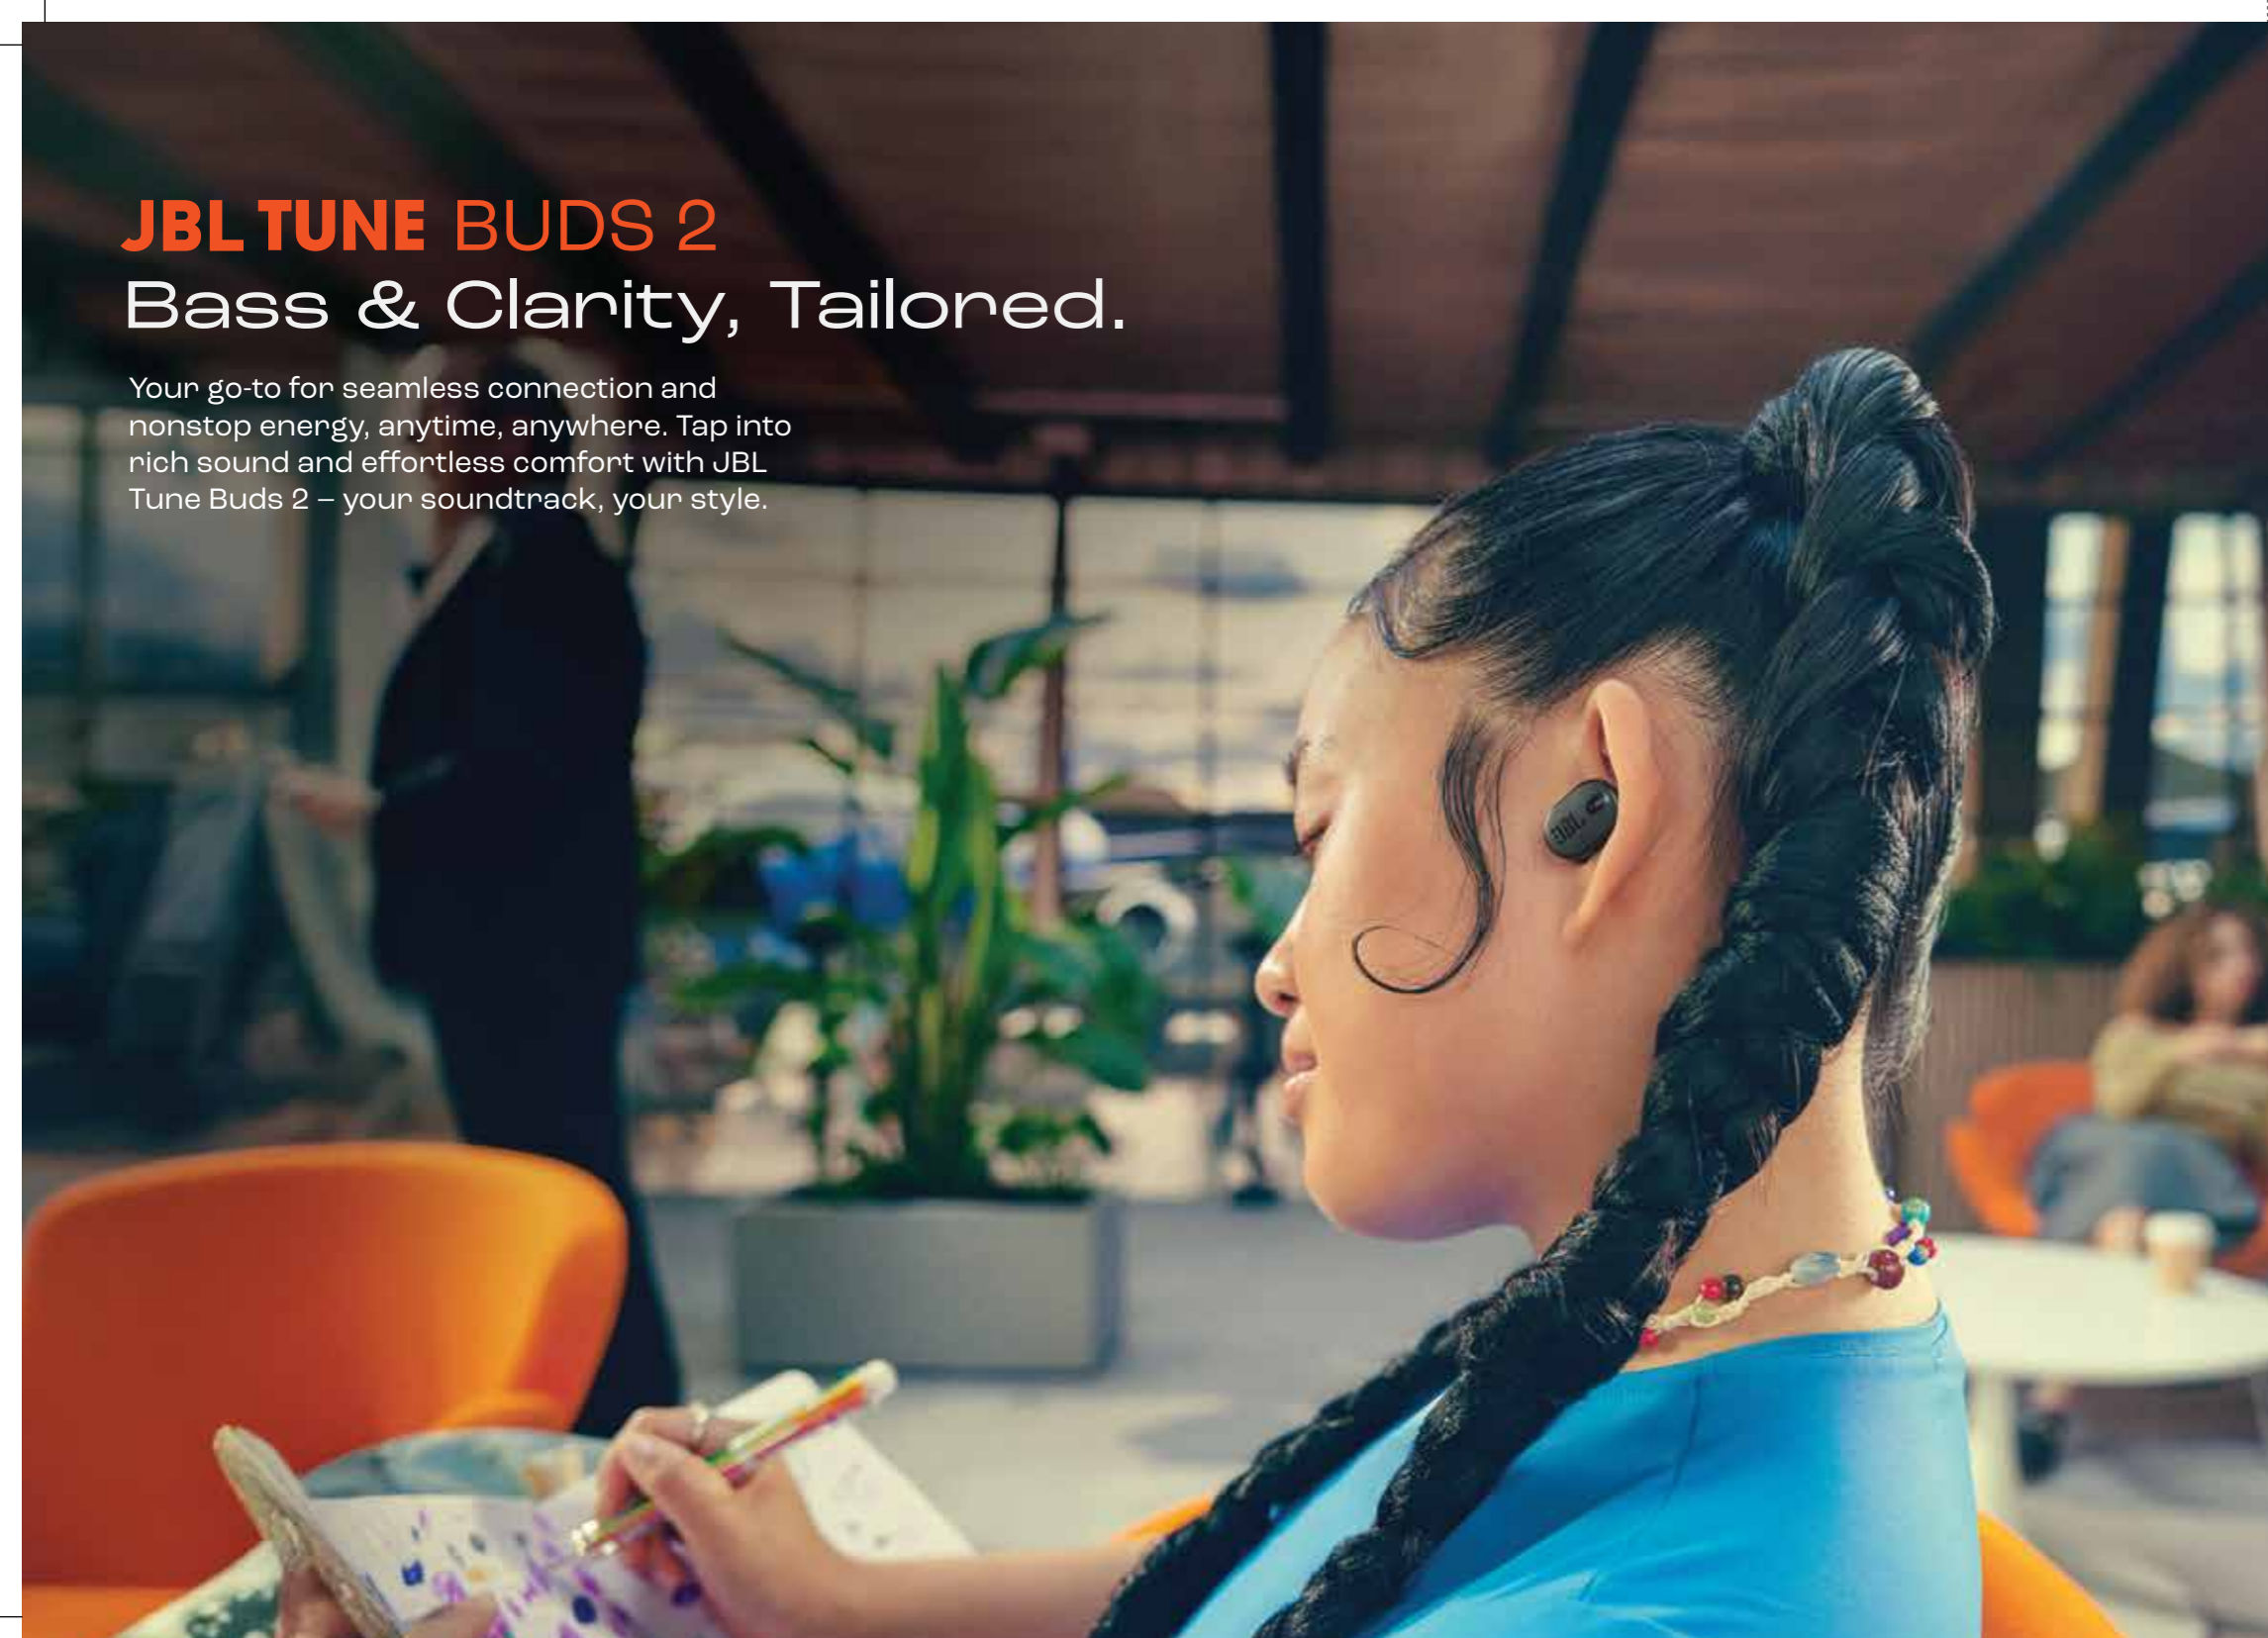

Get lost in the music with JBL Tune Beam 2 the earbuds that bring your sound to life.

JBL Pure Bass + Spatial Sound via 10 mm drivers

Adaptive Noise Cancelling with Smart Ambient modes

Up to 48 hr playback

Ergonomic, water & dust resistant design

Touch controls for music, calls & Bluetooth 5.3

Personalized EQ via JBL Headphones app

Personi-Fi 3.0

Relax Mode

6 mics for perfect calls you can customize yourself

Available in: ● ● ●

JBL TUNE BUDS 2

Bass & Clarity, Tailored.

Your go-to for seamless connection and nonstop energy, anytime, anywhere. Tap into rich sound and effortless comfort with JBL Tune Buds 2 – your soundtrack, your style.