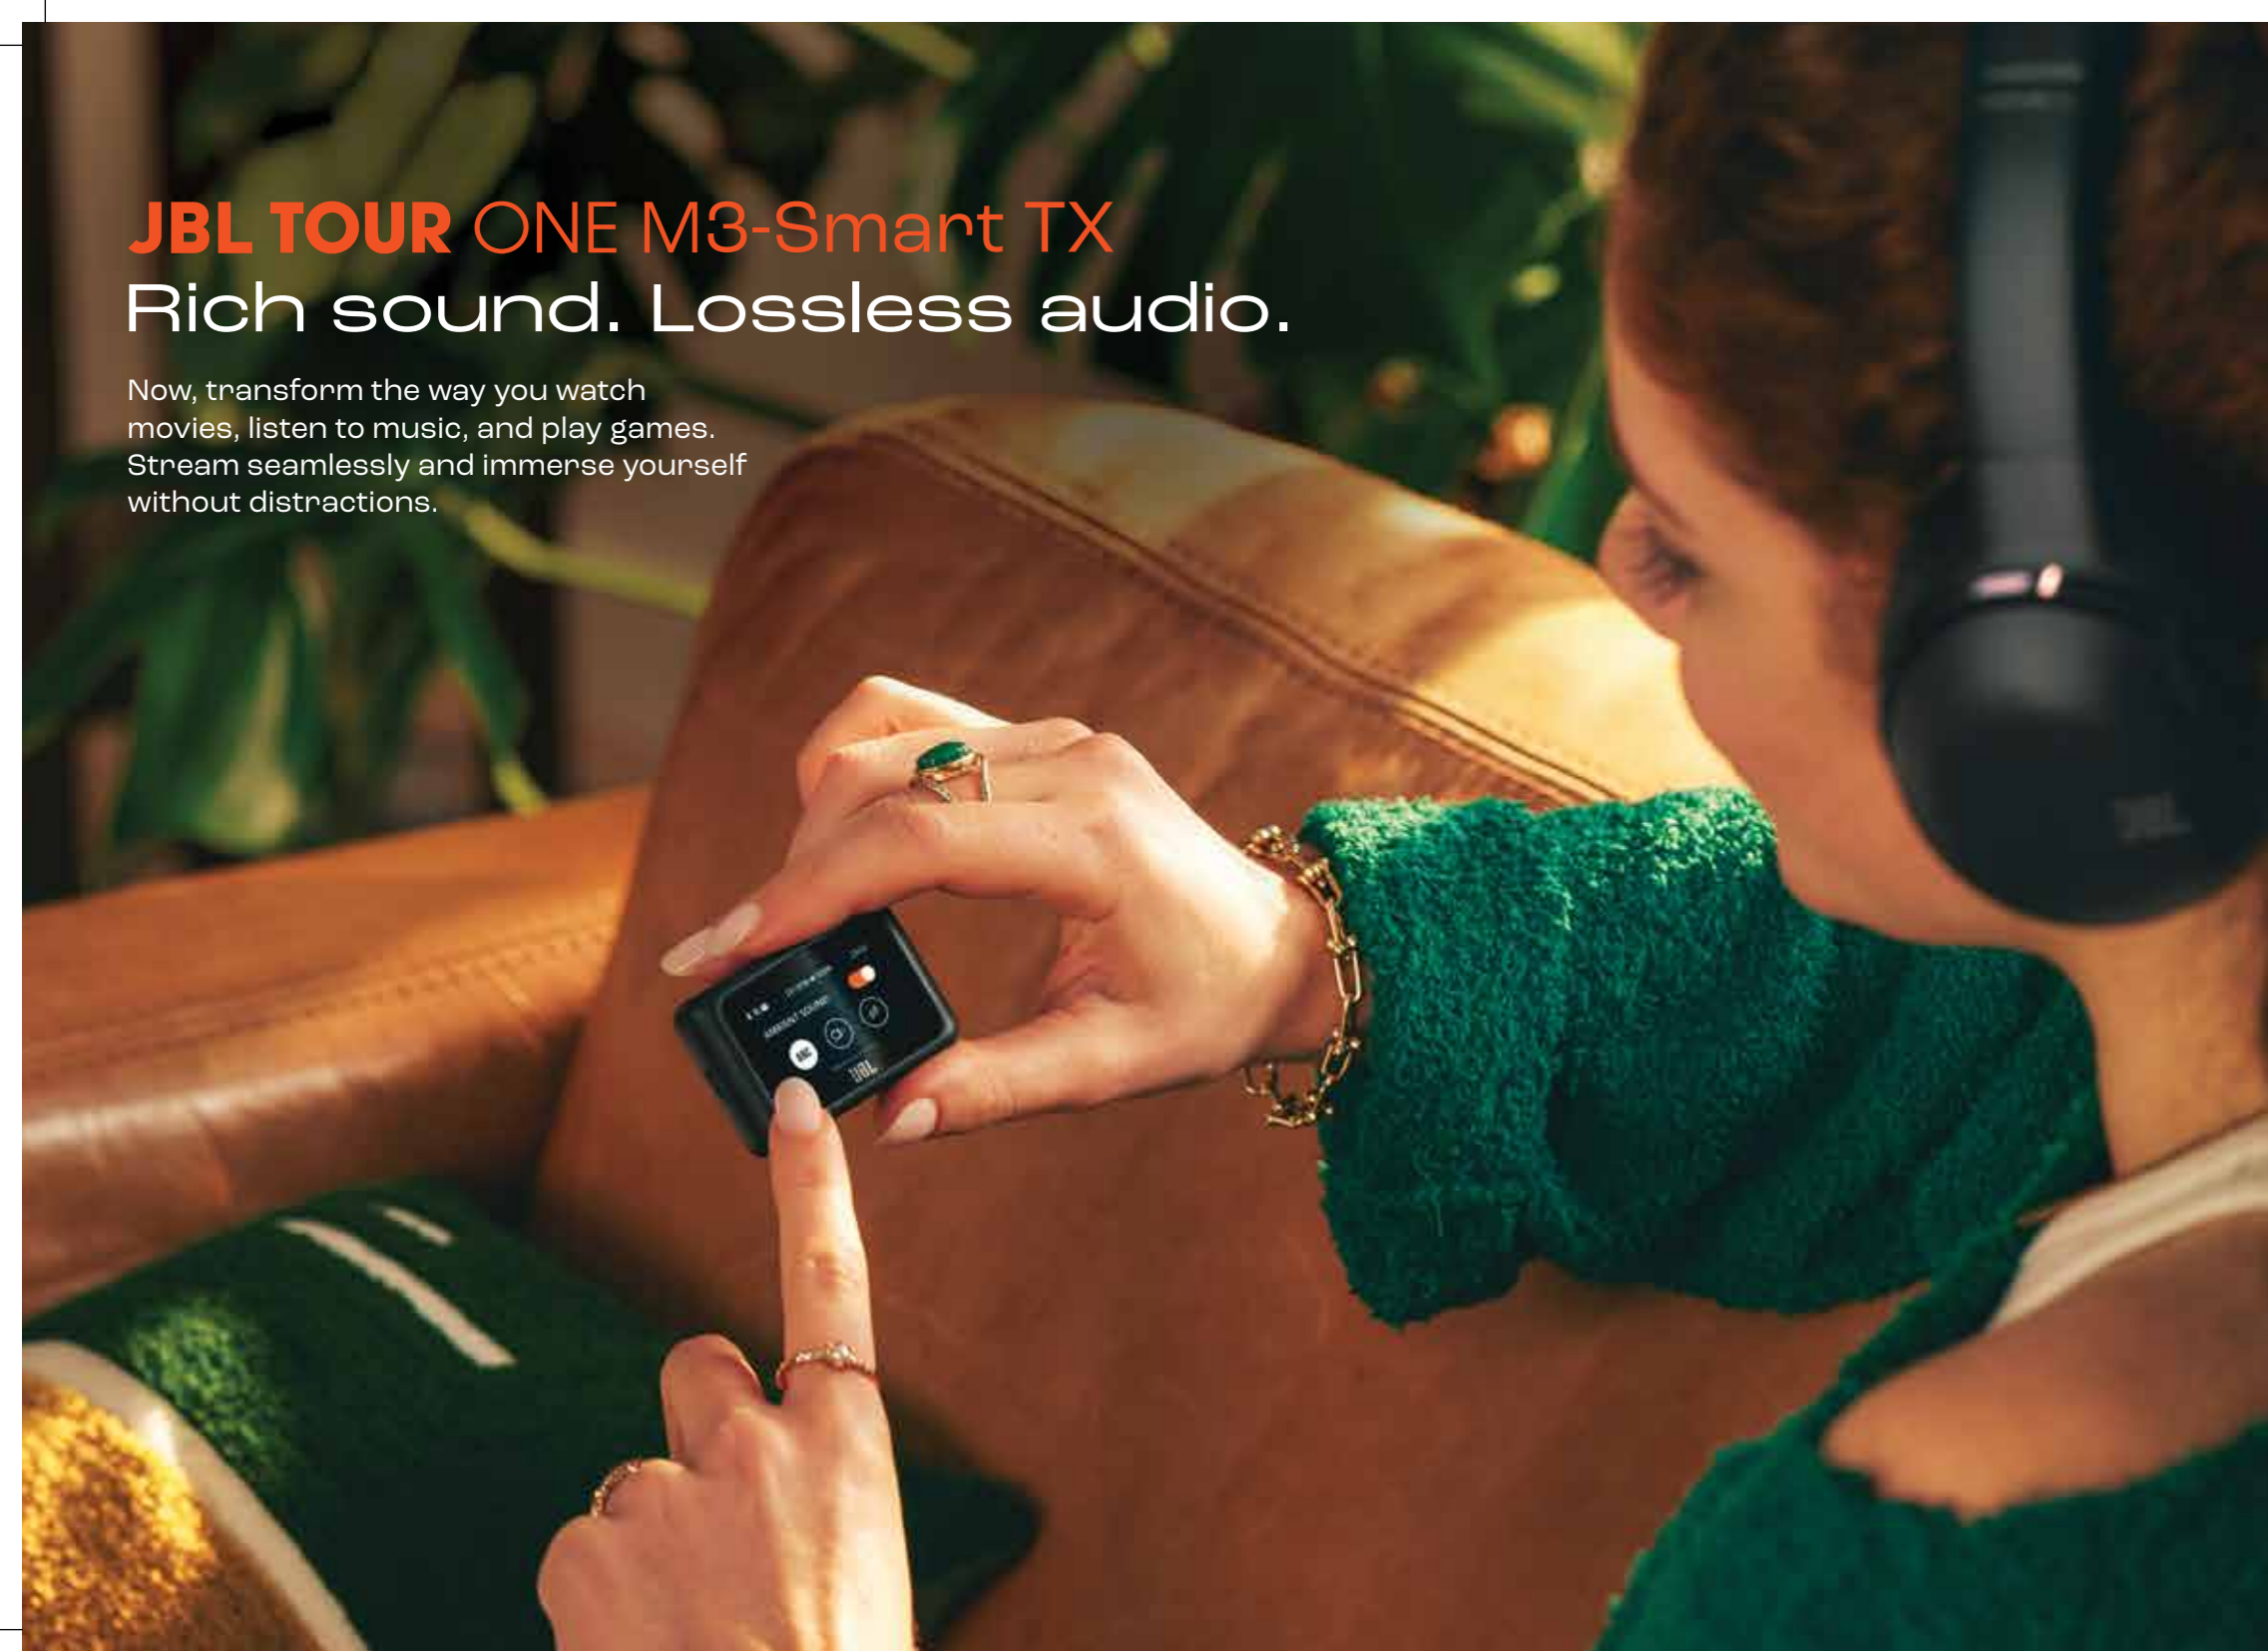

JBL TOUR ONE M3-Smart TX

Rich sound. Lossless audio.

Now, transform the way you watch movies, listen to music, and play games. Stream seamlessly and immerse yourself without distractions.

JBL Smart Tx: Universal Auracast™ Audio Transmitter